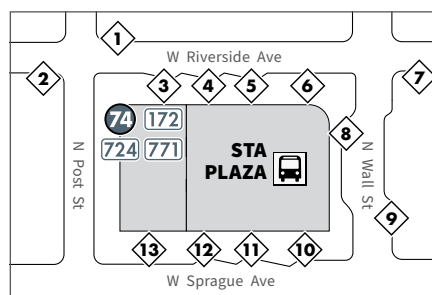

74 Mirabeau/ Liberty Lake

172 Liberty Lake Express

724 Liberty Lake Tech Express

771 Mirabeau Express

Effective July 2023

All services are accessible for people using wheelchairs.

74 Mirabeau/ Liberty Lake **172** Liberty Lake Express **771** Mirabeau Express
724 Liberty Lake Tech Express

NORTH ▲

SCHEMATIC MAP NOT TO SCALE

LEGEND

- A 74** Route & Timepoint
- 172 Timepoints are major locations along the route.
- 724 Buses make additional stops between timepoints.
- 771
- 98 Other Routes
- Station, Transit Center
- Park & Ride