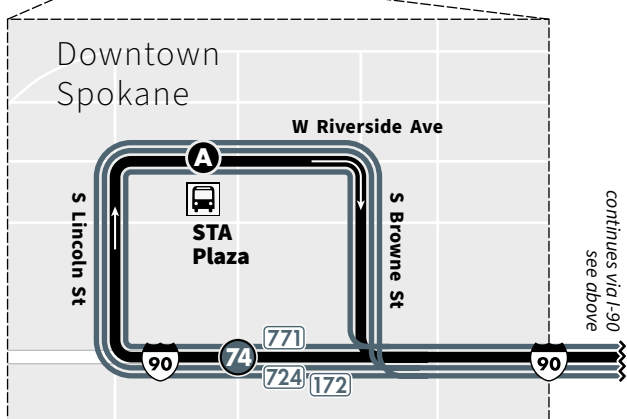

74 Mirabeau/ Liberty Lake

172 Liberty Lake Express

724 Liberty Lake Tech Express

771 Mirabeau Express

Effective July 2023

All services are accessible for people using wheelchairs.

74 Mirabeau/ Liberty Lake **172** Liberty Lake Express **771** Mirabeau Express
724 Liberty Lake Tech Express

NORTH ▲

SCHEMATIC MAP NOT TO SCALE

LEGEND

- A 74** Route & Timepoint
- 172 Timepoints are major locations along the route.
- 724 Buses make additional stops between timepoints.
- 771
- 98 Other Routes
- Station, Transit Center
- Park & Ride