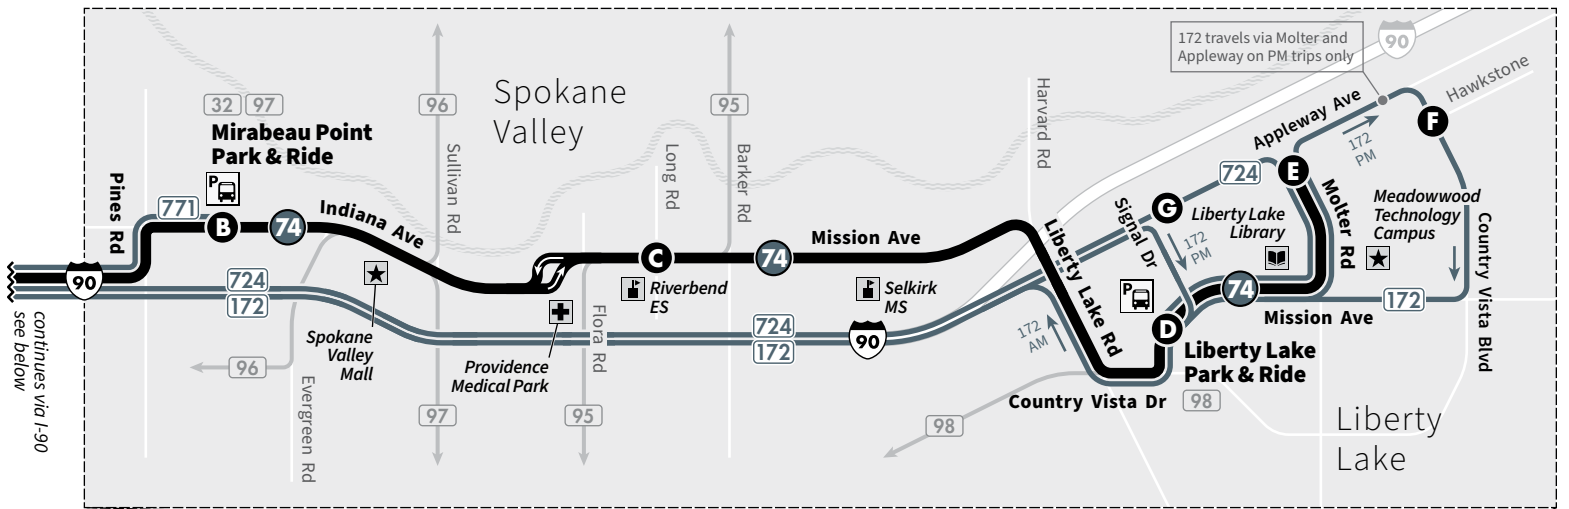

74 Mirabeau/ Liberty Lake

172 Liberty Lake Express

724 Liberty Lake Tech Express

771 Mirabeau Express

Effective July 2023

All services are accessible for people using wheelchairs.

74 Mirabeau/ Liberty Lake **172** Liberty Lake Express **771** Mirabeau Express
724 Liberty Lake Tech Express

NORTH ▲

SCHEMATIC MAP NOT TO SCALE

LEGEND

- A 74** Route & Timepoint
- 172 Timepoints are major locations along the route.
- 724 Buses make additional stops between timepoints.
- 771
- 98 Other Routes
- Station, Transit Center
- Park & Ride