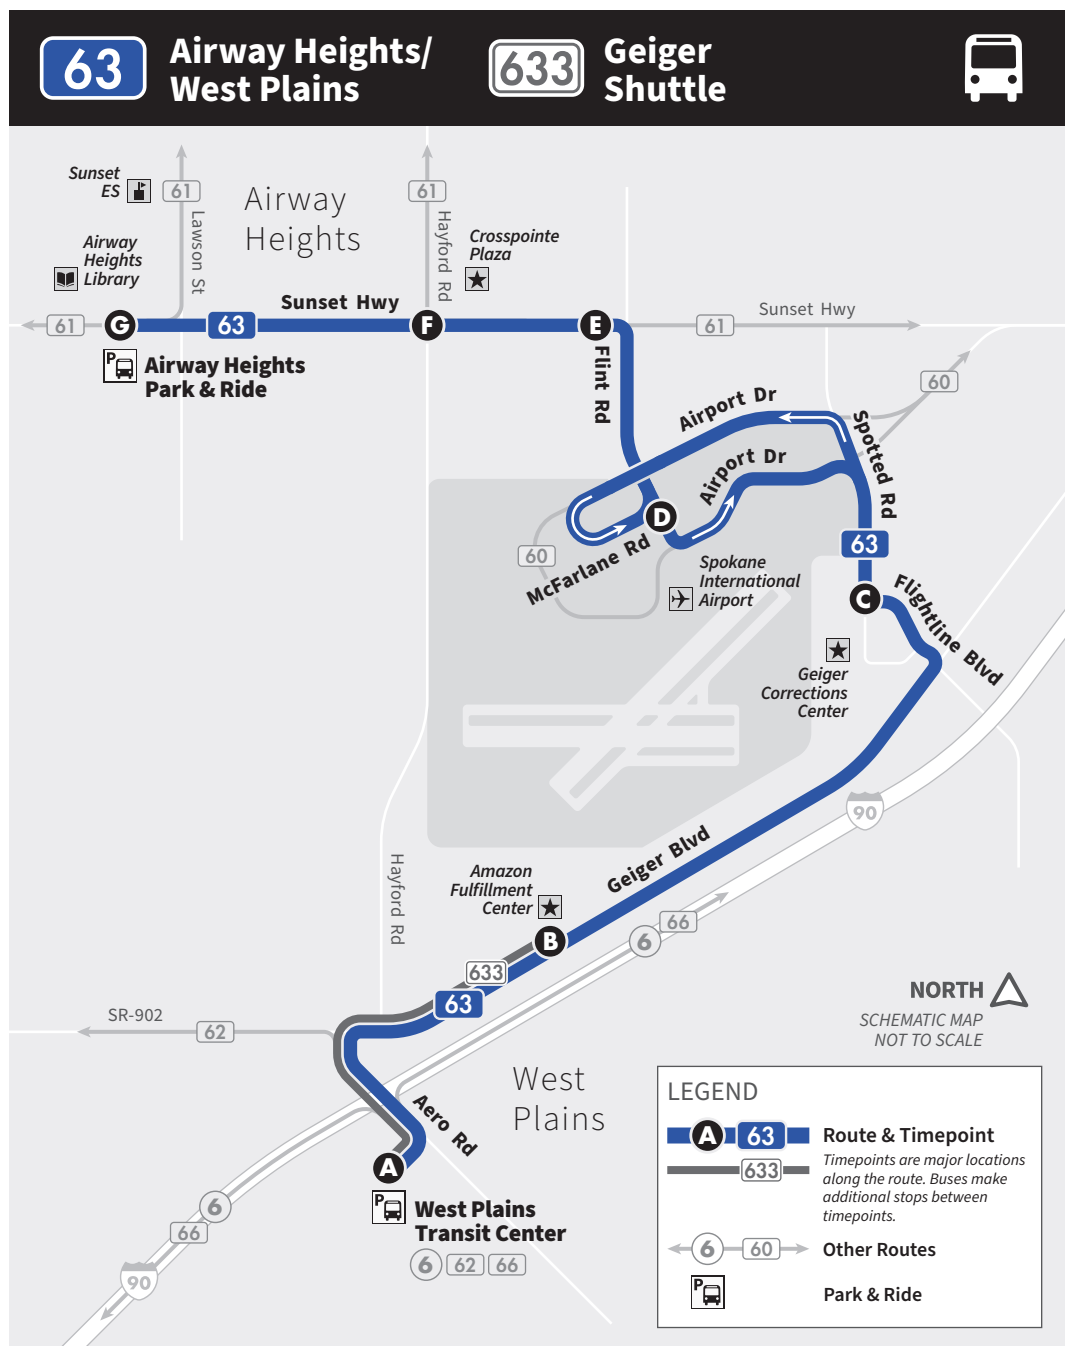

All services are accessible for people using wheelchairs.

Spokane Transit

How to Ride the Bus

- Look for your neighborhood bus stop. The green, white and blue bus stop sign will tell you which routes stop there and which direction they are going.
- Find your route. Use the trip planner or view the route schedules at spokanetransit.com. You can also call 509-328-RIDE (7433) or TTY Relay 711 for more information.
- Have exact fare ready. The farebox cannot make change, nor can the driver.
- Be sure you are visible to the driver as the bus approaches. Stand as close to the sign or shelter as possible.
- As you board, ask the driver for a Two-Hour Pass (transfer) if you need one.
- If you don't know which stop you need, ask the driver for help.
- When you are one block away from your stop, pull the bell cord to signal the driver to stop at the next bus stop.

Make Sure We Stop for You!

Some tips to make sure you get noticed:

- Stand visibly at the stop.
- Face the bus and wave to the driver.
- Step forward when the bus is a half-block away.
- At night, wear light-colored clothing. Use a flashlight or the light of a cellphone to signal the driver.

Bikes on Buses

Buses have bike racks to transport up to three bikes. More information about how to ride with your bike can be found at spokanetransit.com/bikes.