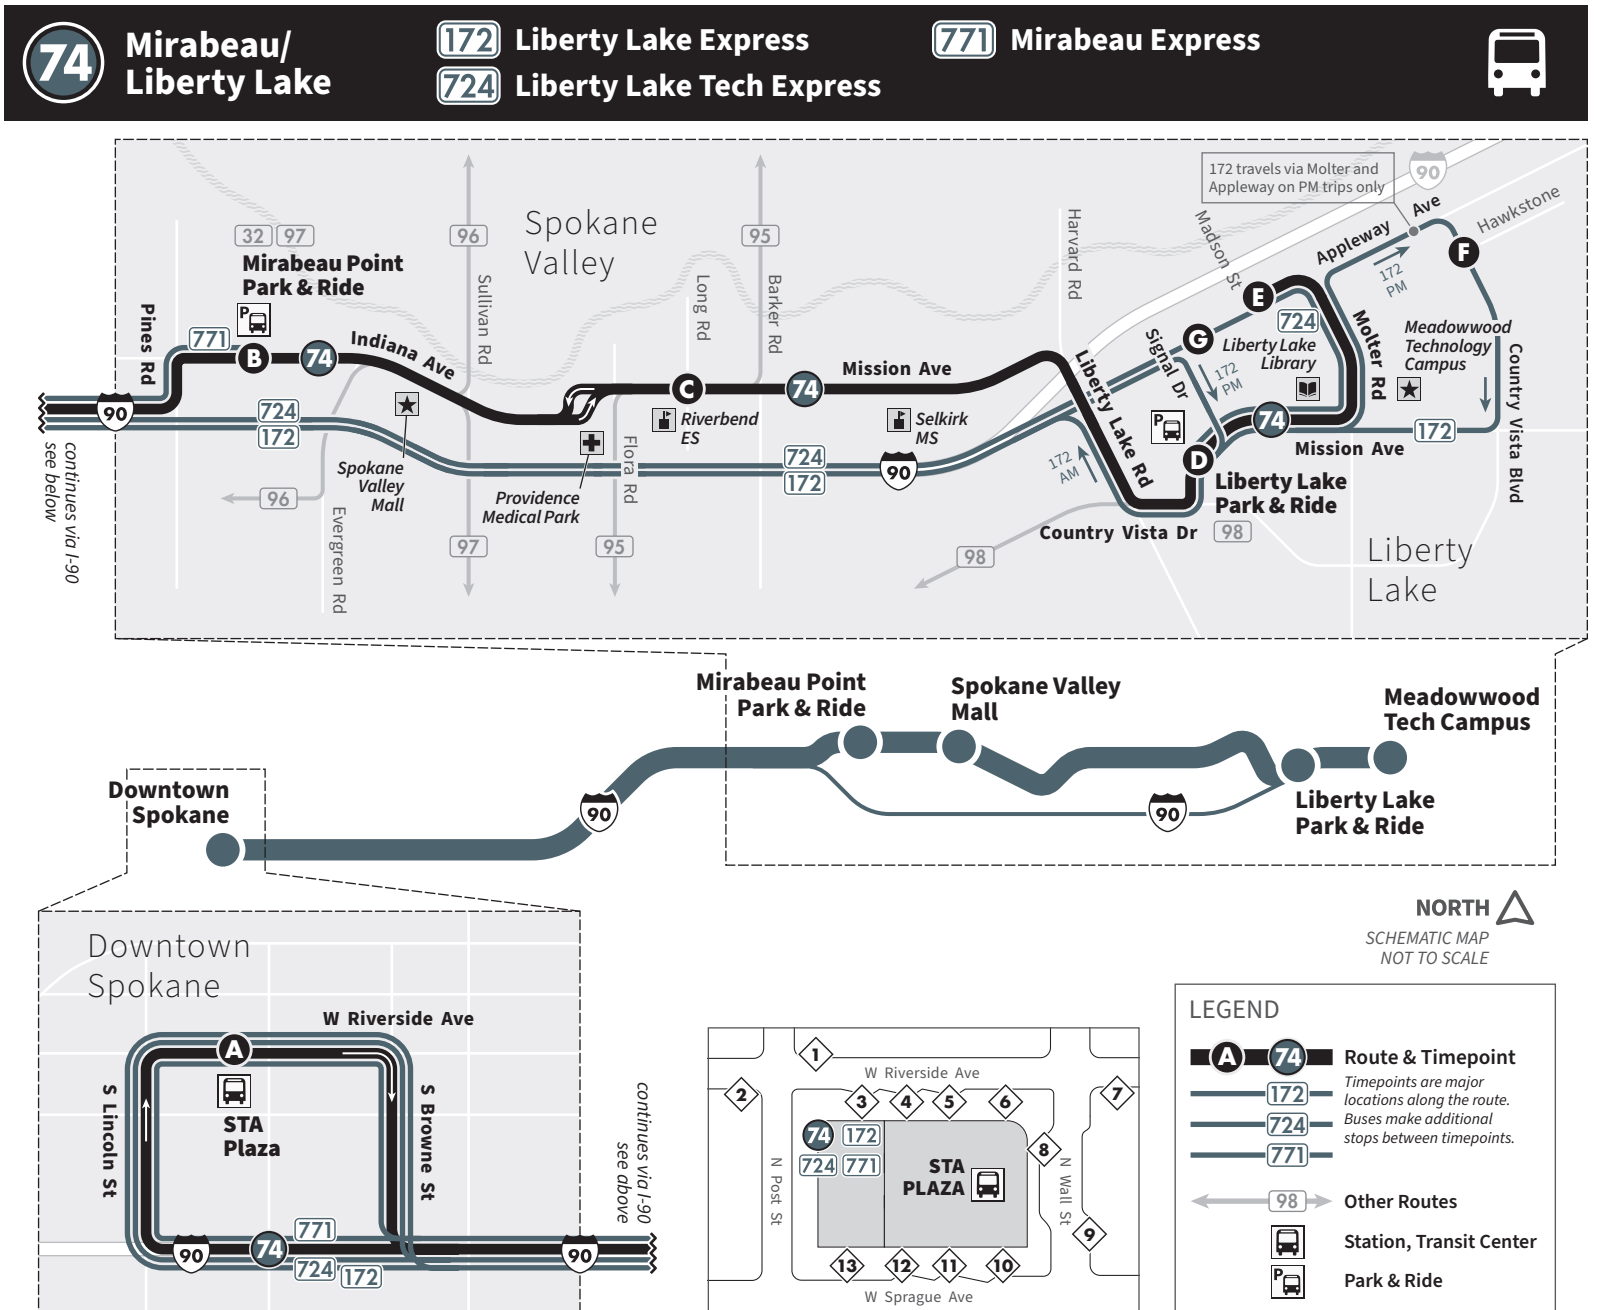

Fares *subject to change*

Standard Fare	$2.00
Reduced Fare*	$1.00
Paratransit	$1.00

* Cash and Connect only

Children 5 and under ride free and must be accompanied by another rider with validated fare (maximum three children).

Connect Fare System

The Connect fare system offers options and money-saving features for STA riders. More information about the Connect fare system can be found at spokanetransit.com/connect.

Cash Fares

Fareboxes accept US coins and dollar bills. No pennies. Neither the coach operator nor the farebox can provide change. Please have fare ready prior to boarding.

Two-Hour Passes

Ask your driver for a **Two-Hour Pass** (free with paid fare) before paying your fare. Passes issued from the farebox are good for multiple rides for the designated time – just swipe the pass through the magnetic reader on the farebox.

Contactless Payments)))

Contactless Visa, MasterCard, Discover, Apple Pay and Google Pay are accepted by tapping the validator upon boarding.

Reduced and Zero-Fare

Spokane Transit offers discounted fares on our Fixed Route services through a variety of Reduced and Zero-Fare programs. An application and more information can be found at spokanetransit.com/reducedfare.

CUSTOMER SERVICE & INFORMATION

Customer Service at STA Plaza

701 W Riverside Ave
Monday–Friday, 7:00am–6:00pm
Saturday, Noon–5:00pm

Call Center

509-328-RIDE (7433)
Monday–Saturday, 7:00am–7:00pm
Sunday & Holidays, 8:00am–6:00pm

TTY/Hearing Impaired

WA Relay 711

spokanetransit.com

Trip Planning

If you would like assistance planning your ride or need additional schedule or service info, call 509-328-RIDE (7433) or TTY WA Relay 711.

Accessible Formats